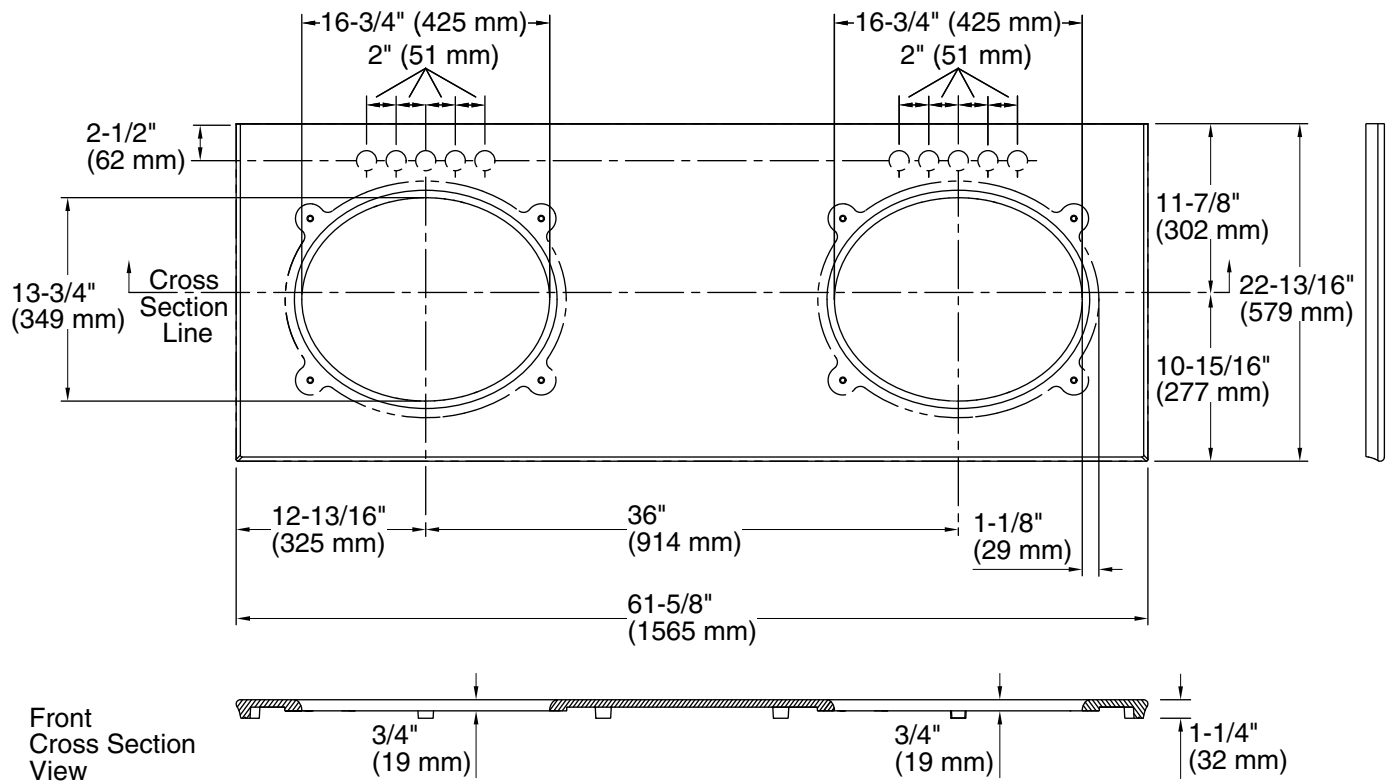

Technical Information

All product dimensions are nominal.

- Bowl configuration: Double equal
- Installation: Vanity top/ITB
- Bowl area (Left): Length: 16-3/4" (425 mm)
  Width: 13-3/4" (349 mm)
- Bowl area (Right): Length: 16-3/4" (425 mm)
  Width: 13-3/4" (349 mm)

Notes

- Install this product according to the installation instructions.
- Observe all local plumbing and building codes.
- This countertop is designed to be installed with a KOHLER or standard-size vanity.
- Faucet hole and sink-mounting locations are marked on the underside of the countertop.